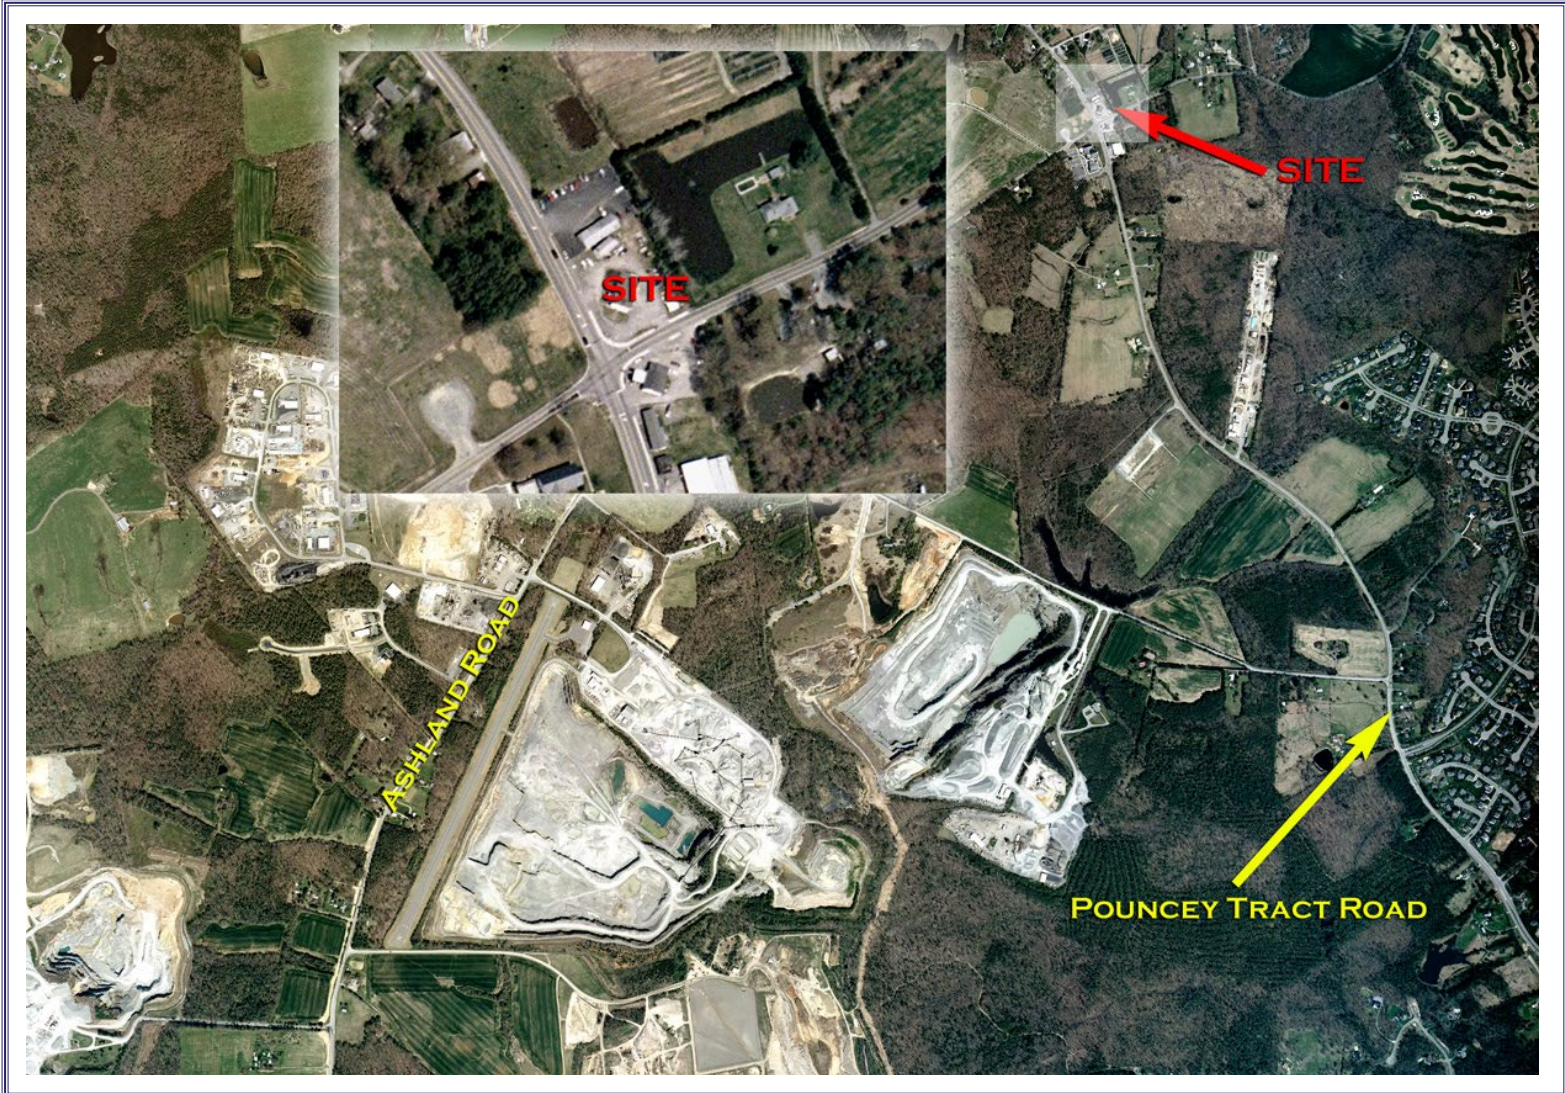

## PROPERTY HIGHLIGHTS

- Hanover County, within 2 miles of Wydham, I-64 Goochland / Rockville Interchange
- 4 miles from Route 250 and Centerville
- Zoned B-3

**John Jay Schwartz, MCR, RPA**  
phone (804) 740-1555  
jjschwartz@havesitewilltravel.com  
www.HaveSiteWillTravel.com

# Pouncey Tract Road

Glen Allen, VA